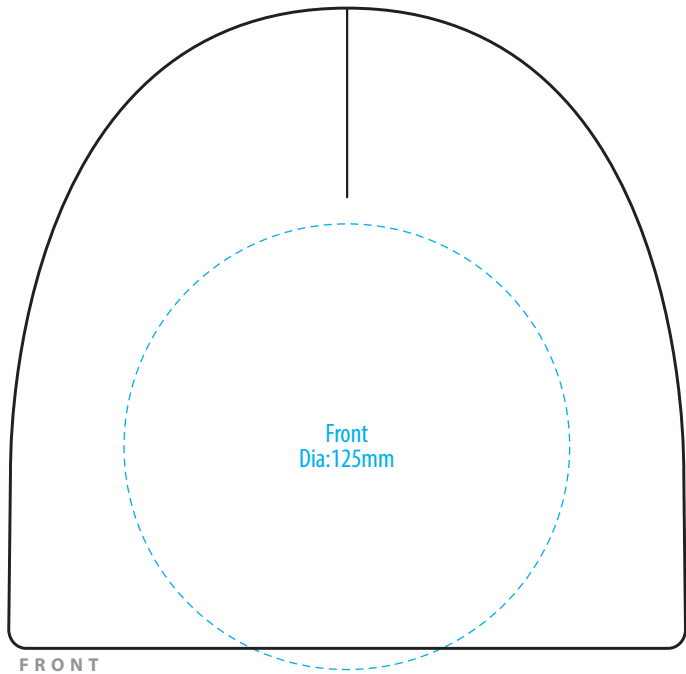

4455

FRONT

BACK

SIDE

COLOUR

4455

NOTE:

The maximum decoration area is a guide only and is greatly dependant on the logo shape.

EMBROIDERY

FRONT

BACK

SIDE

NOTE:

Exact Supasub and Supaetch sizing is dependant on logo shape.
Please discuss with your Account Manager if you require further guidance

SUPASUB / SUPAETCH / SUPAFLEX