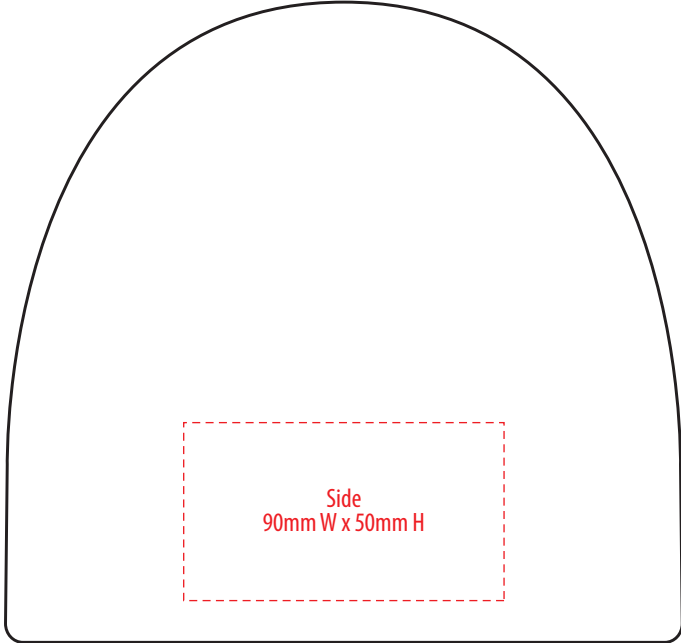

4455

FRONT

BACK

SIDE

COLOUR

4455

NOTE:

The maximum decoration area is a guide only and is greatly dependant on the logo shape.

EMBROIDERY

FRONT

BACK

SIDE

NOTE:

Exact Supasub and Supaetch sizing is dependant on logo shape.
Please discuss with your Account Manager if you require further guidance

SUPASUB / SUPAETCH / SUPAFLEX