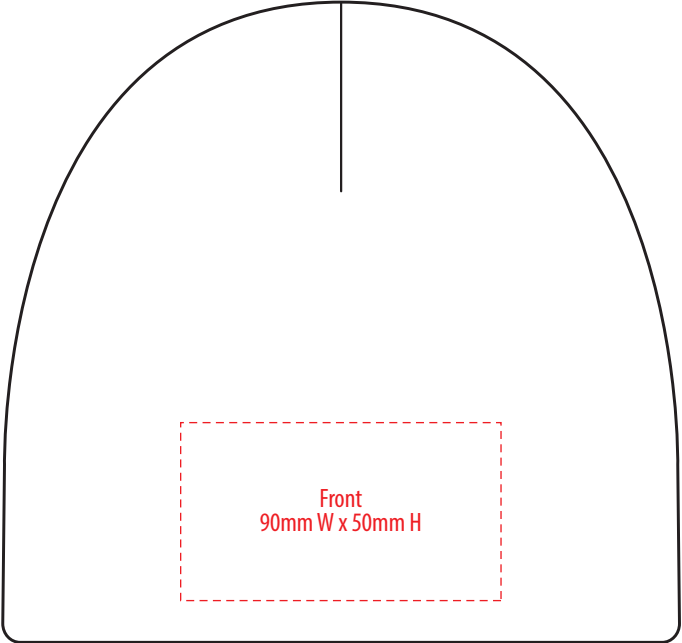

4455

FRONT

BACK

SIDE

COLOUR

4455

NOTE:

The maximum decoration area is a guide only and is greatly dependant on the logo shape.

EMBROIDERY

FRONT

BACK

SIDE

NOTE:

Exact Supasub and Supaetch sizing is dependant on logo shape.
Please discuss with your Account Manager if you require further guidance

SUPASUB / SUPAETCH / SUPAFLEX