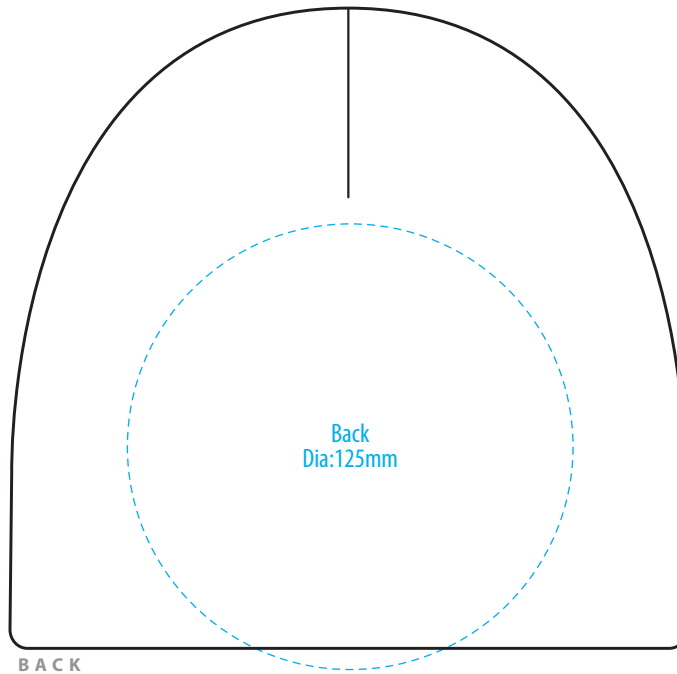

4455

FRONT

BACK

SIDE

COLOUR

4455

NOTE:

The maximum decoration area is a guide only and is greatly dependant on the logo shape.

EMBROIDERY

FRONT

BACK

SIDE

NOTE:

Exact Supasub and Supaetch sizing is dependant on logo shape.
Please discuss with your Account Manager if you require further guidance

SUPASUB / SUPAETCH / SUPAFLEX