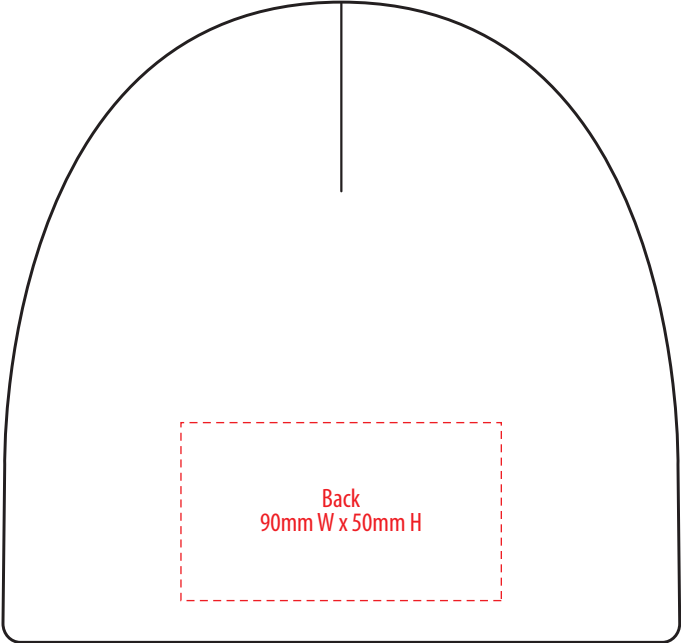

4455

FRONT

BACK

SIDE

COLOUR

4455

NOTE:

The maximum decoration area is a guide only and is greatly dependant on the logo shape.

EMBROIDERY

FRONT

BACK

SIDE

NOTE:

Exact Supasub and Supaetch sizing is dependant on logo shape.
Please discuss with your Account Manager if you require further guidance

SUPASUB / SUPAETCH / SUPAFLEX