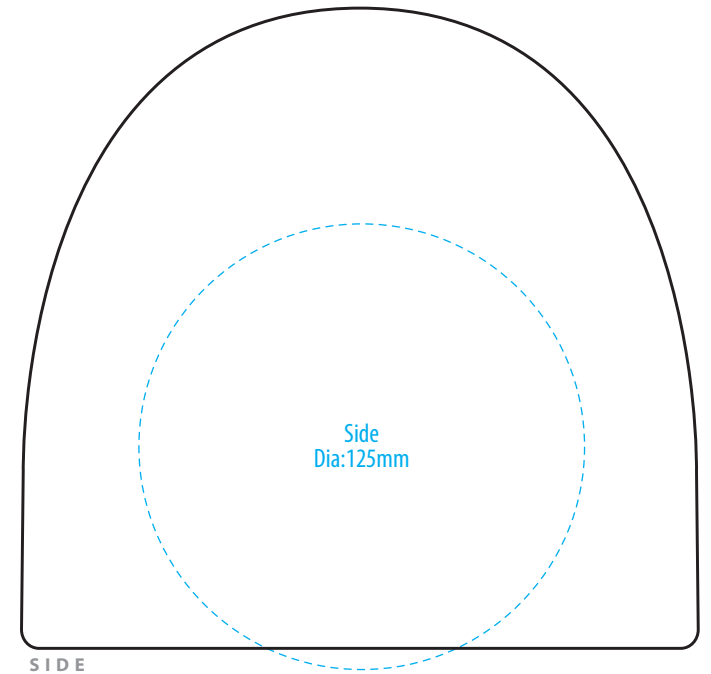

4455

FRONT

BACK

SIDE

COLOUR

4455

NOTE:

The maximum decoration area is a guide only and is greatly dependant on the logo shape.

EMBROIDERY

FRONT

BACK

SIDE

NOTE:

Exact Supasub and Supaetch sizing is dependant on logo shape.
Please discuss with your Account Manager if you require further guidance

SUPASUB / SUPAETCH / SUPAFLEX